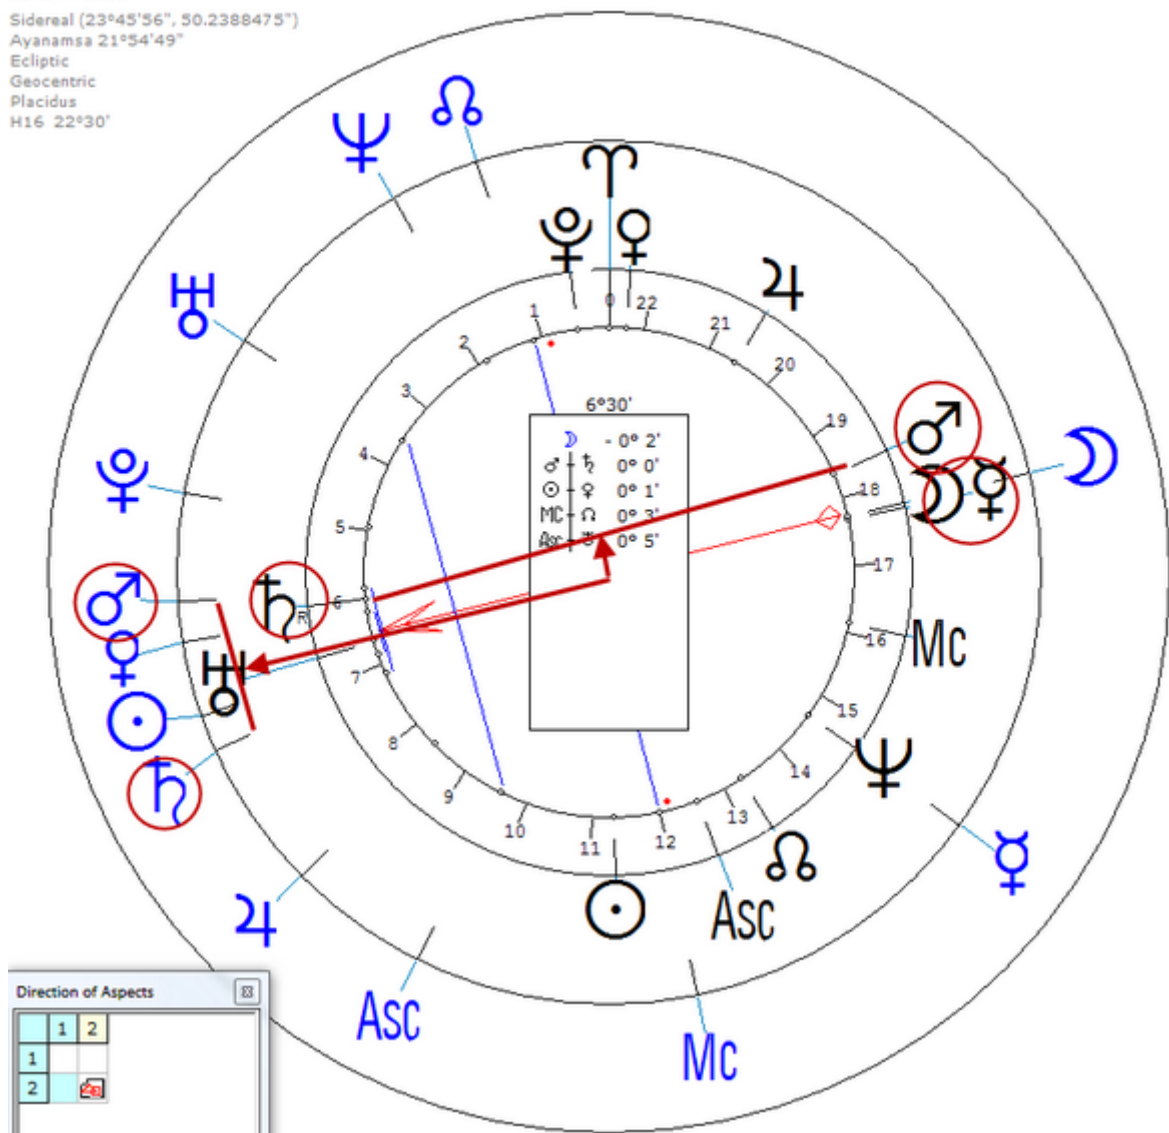

Death by Suicide 6 September 1922 at 12: 30 AM in Chamonix Mont Blanc (Age 55)

Progressed Lunar Return (Harmonic 16)

$$\text{Lunar } \sigma / \text{h} = \sigma_n / \text{h}_n = \text{D}_n = \text{y}_n$$

"After her husband's death she wrote on a note: "Voilà douze heures qu'il est parti. Je suis en retard" (He left 12 hours ago, I'm late) and committed suicide."

<https://en.wikipedia.org/wiki/Georgette_Agutte>

$$\text{Lunar } \odot / \delta = \text{Lunar } \text{f} / \Psi \text{ (separation)} = \text{Lunar AC} = \text{AC}_n / \text{D}_n$$

$$\text{Lunar } \odot = \text{Lunar } \delta$$

Agutte, Georgette
17 May 1867 Fri 3:30 (GMT+0:09:20) 48n52 2e20
Paris, France
Sidereal (23°45'56", 50.2388475")
Ayanamsa 21°54'49"
Ecliptic
Geocentric
Placidus
H16 22°30'